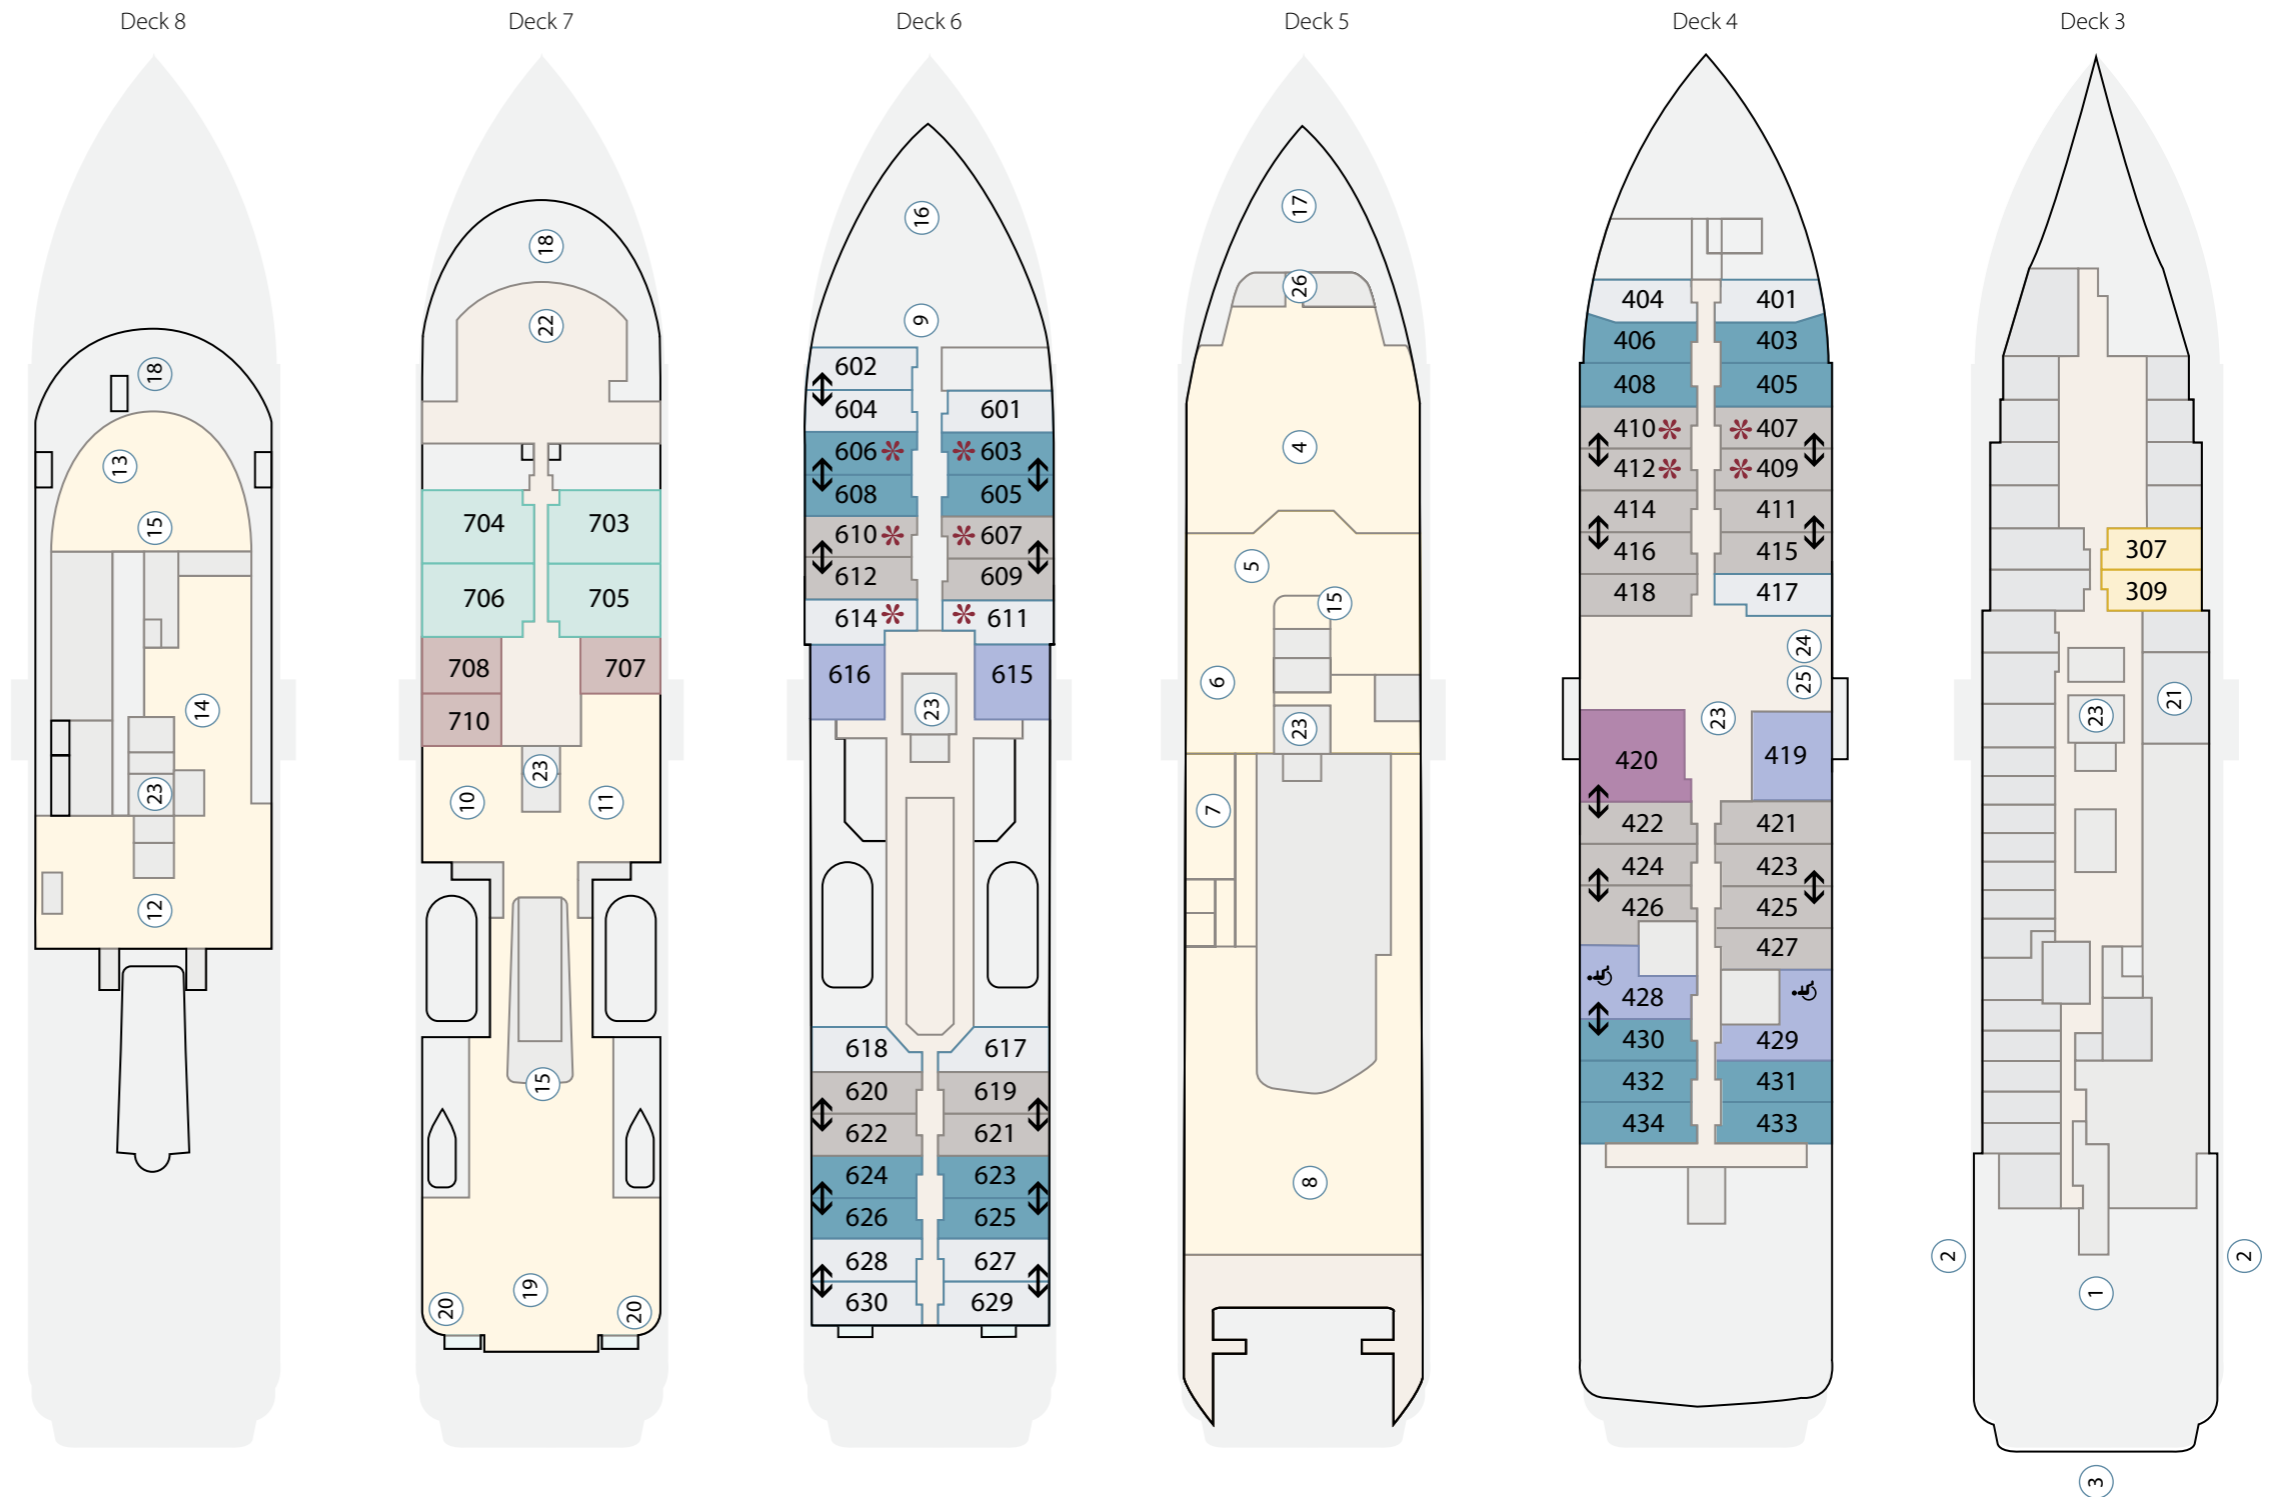

Ship Features

- ① Change room/mudroom
- ② Zodiac access points
- ③ Activity launching platform
- ④ Lecture room & lounge
- ⑤ Assembly station
- ⑥ Reception
- ⑦ Ship shop
- ⑧ Dining room
- ⑨ Library
- ⑩ Gym
- ⑪ Wellness centre / sauna
- ⑫ Seating area
- ⑬ Observation lounge
- ⑭ Top-deck restaurant
- ⑮ Bar
- ⑯ Upper glass atrium lounge
- ⑰ Lower glass atrium lounge
- ⑱ Observation decks
- ⑲ Swimming pool* and sun deck
- ⑳ Jacuzzis
- ㉑ Medical clinic
- ㉒ Bridge
- ㉓ Elevator
- ㉔ Main entrance
- ㉕ Expedition desk
- ㉖ Citizen Science centre
- ♿ Disability accessible staterooms

The *Sylvia Earle*

Stateroom Category

- Aurora Stateroom Triple
- Balcony Stateroom – C
- Balcony Stateroom – A
- Junior Suite
- Aurora Stateroom Superior
- Balcony Stateroom – B
- Balcony Stateroom Superior
- Captain's Suite

* Dedicated single staterooms for the Arctic and Global 2026 season.

Deck plan is subject to change.

↔ Connecting staterooms and suites

*Swimming pool not operational when sailing in open waters. Hours of operation subject to weather conditions.